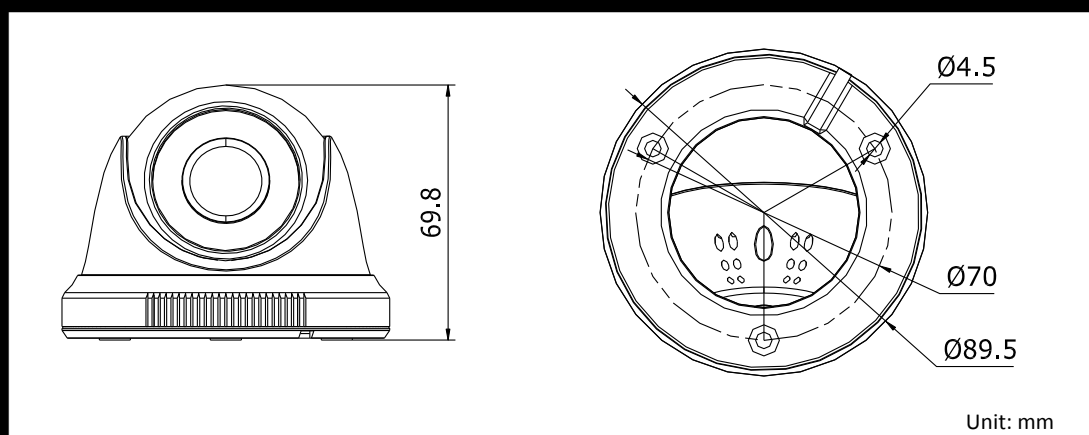

LE-7TURBOWP

HD720P Indoor IR Turret Camera

Key Features

- 1 Megapixel high-performance CMOS
- Analog HD output, up to 720P resolution
- True Day/Night
- DNR, Smart IR
- Up to 20m IR distance

Dimensions

Specifications

Camera	
Image Sensor	1MP CMOS Image Sensor
Signal System	NTSC
Effective Pixels	1296(H)*732(V)
Min. illumination	0.1 Lux @ (F1.2,AGC ON),0 Lux with IR
Shutter Time	1/25(1/30)s to 1/50,000s
Lens	2.8mm
	Angle of View: 92°(2.8mm)
Lens Mount	M12
Day & Night	ICR
Angle Adjustment	Pan: 0 - 360°, Tilt: 0 - 75°, Rotation: 0 - 360°
Synchronization	Internal synchronization
Video Frame Rate	720p@25fps/720p@30fps
HD Video Output	1 Analog HD output
S/N Ratio	>62dB
General	
Operating Conditions	-20 °C - 45 °C (-4 °F - 113 °F), Humidity 90% or less (non-condensing)
Power Supply	12 VDC ± 15%
Power Consumption	Max. 4W
IR Range	Up to 20m
Dimensions	Φ89.5 × 69.8 mm(Φ3.52" × 2.75")
Weight	250 g