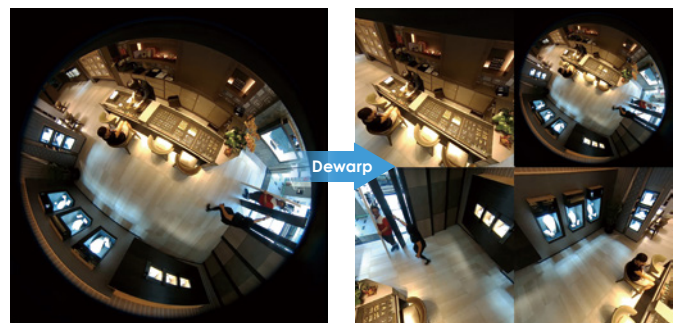

103R

Key Features

- Real-time H.265, H.264 and MJPEG Compression (Triple Codec)
- 15 fps @ 1920x1920
- 1.16 mm Fisheye Lens for 180° Panoramic View and 360° Surround View
- WDR Pro for Unparalleled Visibility in High Contrast Environments
- Smart Stream III to Optimize Bandwidth Efficiency
- Built-in Microphone
- Built-in 802.3af Compliant PoE
- Built-in MicroSD/SDHC/SDXC Card Slot for On-board Storage
- ePTZ for Data Efficiency
- Compact Design

360° Fisheye