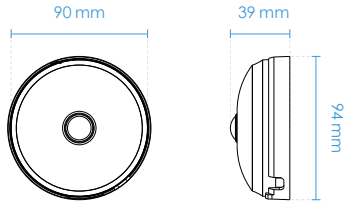

## Technical Specifications

Model	FE9180-H
<b>System Information</b>	
CPU	Multimedia SoC (System-on-Chip)
Flash	128MB
RAM	512MB
<b>Camera Features</b>	
Image Sensor	1/2.7" Progressive CMOS
Max. Resolution	1920x1920
Lens Type	Fixed-focal
Focal Length	f = 1.16 mm
Aperture	F2.25
Field of View	180° (Horizontal) 180° (Vertical) 180° (Diagonal)
Shutter Time	1/5 sec. to 1/32,000 sec.
WDR Technology	WDR Pro
Minimum Illumination	0.25 Lux @ F2.25 (Color), 50IRE 0.13 Lux @ F2.25 (Color), 30IRE
Pan/Tilt/Zoom Functionalities	ePTZ: 12x digital zoom (12x on IE plug-in)
On-board Storage	Slot type: MicroSD/SDHC/SDXC card slot Seamless Recording
<b>Video</b>	
Compression	H265, H264, MJPEG
Maximum Frame Rate	15 fps @ 1920x1920
Maximum Streams	4 simultaneous streams
S/N Ratio	63.9 dB
Dynamic Range	87 dB
Video Streaming	Adjustable resolution, quality and bitrate; Smart Stream III
Image Settings	Adjustable image size, quality and bit rate; Time stamp, text overlay, flip & mirror; Configurable brightness, contrast, saturation, sharpness, white balance, exposure control, gain, backlight compensation, privacy masks; Scheduled profile settings, 3DNR, video rotation, defog
<b>Audio</b>	
Audio Capability	One-way Audio
Compression	G.711, G.726
Interface	Built-in microphone
Effective Range	5 meters

### Dimensions