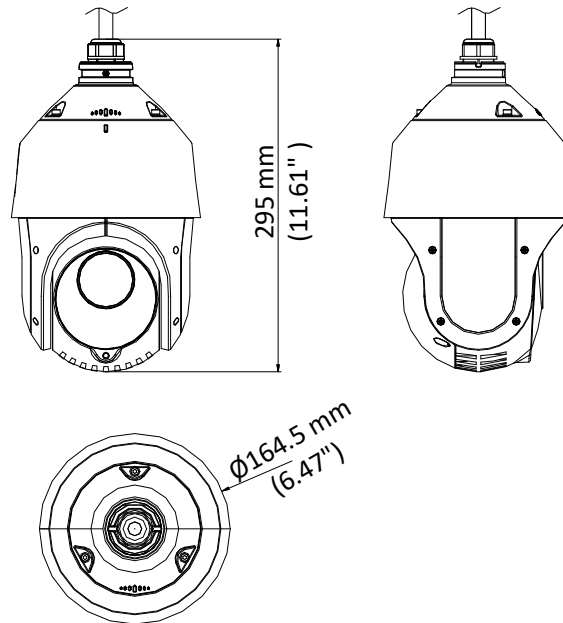

Order Model

DS-2AE4215TI-A

Dimensions