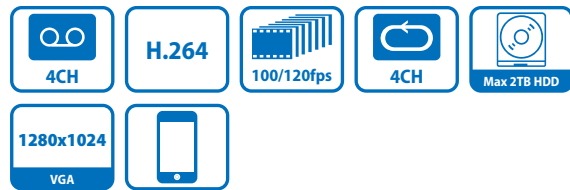

DH-DVR0404LE-AS/AN

4 Channel Entry-level Simple 1U Standalone DVR

DH-DVR0404LE-AS: 4 channel video inputs and 2 channel audio inputs. The 1st video channel can support max D1(4CIF) realtime recording and other channels can support CIF realtime recording. It can support TV, VGA and USB2.0.

DH-DVR0404LE-AN: same with DVR0404LE-AS, but without RS485 and alarm inputs/outputs.

Features

- 4 channels entry level simple 1U standalone DVR
- Up to 4 cameras with SXGA(1280×1024) display
- H.264 video compression algorithm ideal
- Each channel at CIF or 6/7fps at D1 recording
- Dual encoding streams supported
- TV(BNC)/VGA synchronous video output
- live, recording, playback, backup & remote access
- 4 channel simultaneous playback
- Smart video detection: MD, camera blank, video loss
- 3D intelligent positioning with DAHUA PTZ dome
- Easy backup: USB devices, network download
- Alarm triggering screen tips, buzzer, PTZ, e-mail, FTP upload: HD-DVR0404LE-AS
- Supports 1 SATA HDD, 2 USB2.0
- Built-in web server, multi-DVR client, MSS & CMS