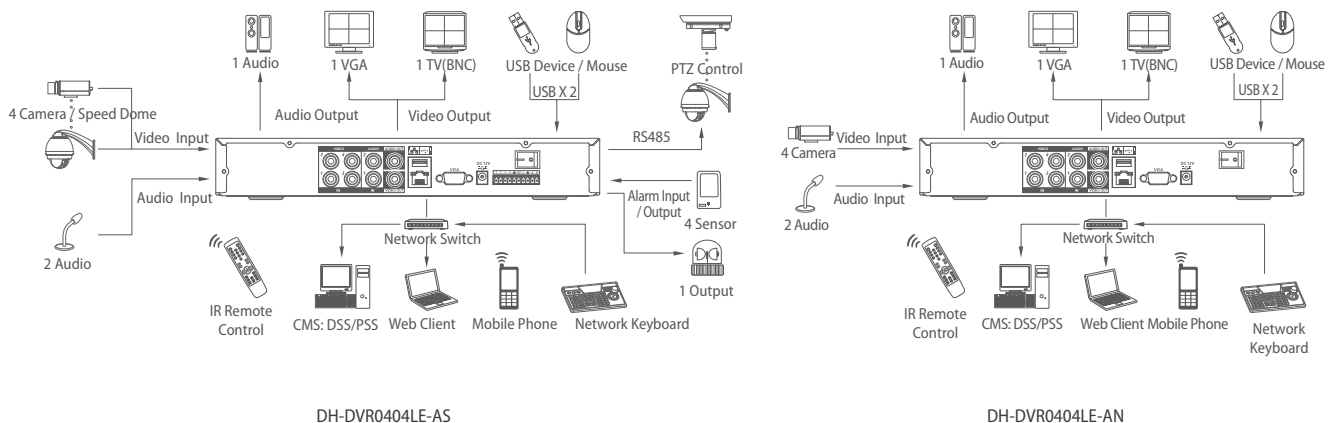

Connection